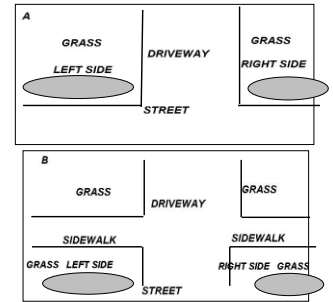

OUR VIP DISCOUNT PROGRAM

- On a single, one time purchase over $1,000.00, 5% is instantly deducted off your bill
- On a single, one time purchase over $2,000.00, 10% is instantly deducted off your bill
- On a single, one time purchase over $3,000.00, 15% is instantly deducted off your bill

Conditions for the use of your Humber Loyalty Dollars:

- A VIP discount is not applicable to any other purchases, retroactively or in the future.
- Your 2% in Humber Loyalty Dollars is included in your VIP discount. It is applied to your purchase immediately and cannot be applied to any other purchase.
- Service charges (i.e. delivery and/or planting charges) and bulk material purchases (i.e. bulk aggregates, mulch, and firewood) can be used to achieve VIP discounts, but are not discountable.
- VIP Discounts will be applied to items that receive quantity discounts, but not to sale items. Direct sod deliveries are not eligible for VIP discounts.
- Products purchased receive all applicable, full value guarantees. Sale items are guaranteed for value paid only.

VISIT OUR MUST SEE WEBSITE
www.humbernurseries.com

Did you know?
We offer a stone cutting/drilling service, along with hardscape lighting.

Did you know?
Humber delivers bulk aggregates, soil, mulch, and sod. Please see Price List HG405 for further details.

HUMBER NURSERIES LIMITED
8386 Hwy. 50, Brampton, Ontario, L6T 0A5
Tel: 416.798.8733(TREE) or 905.794.0555
Fax: 905.794.1311
www.humbernurseries.com
humber@gardencentre.com